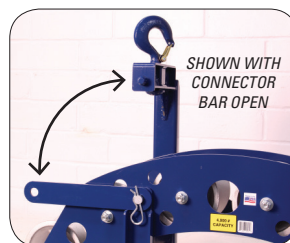

Radius Sheave

- Designed for quick unloading of cable by removing one pin per hanger
- 4,000 lb. capacity
- Heavy-duty design with steel frame
- Aluminum sheaves 5" wide with self-lubricating bearings
- Sheaves spaced to help prevent cable damage
- Powder coated finish
- Made in USA

EZ Sheave™ Radius Sheave

- Labor saving design with swing-away connector bar allows unloading of cable without disassembly
- 4,000 lb. capacity
- Heavy-duty design with steel frame
- Aluminum sheaves 5" wide with self-lubricating bearings
- Sheaves spaced to help prevent cable damage
- Made in the USA